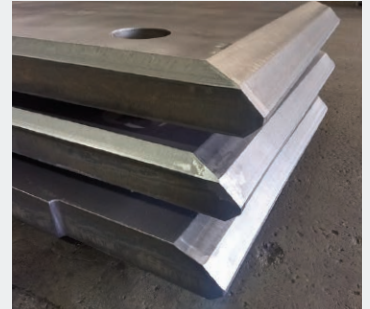

Machining

- Horizontal Machining
- Vertical Machining

Beam Cambering

Sawing/Mitre Sawing

Welding

Painting

Heat Treating

Customers depend on O'Brien Steel Service for first-rate quality and timely delivery. We are committed to providing quality steel products when, where, and how you want them. We have a well-maintained fleet of trucks to ensure reliable and on-time delivery. Please contact us to discuss your next order.

Peoria, Illinois

Phone: (309) 671-5800

Email: obssales@obriensteel.com

Milwaukee, Wisconsin

Phone: (414) 831-1100

Email: obssales@obriensteel.com

Wausau, Wisconsin

Phone: (715) 845-4286

Email: obssales@obriensteel.com